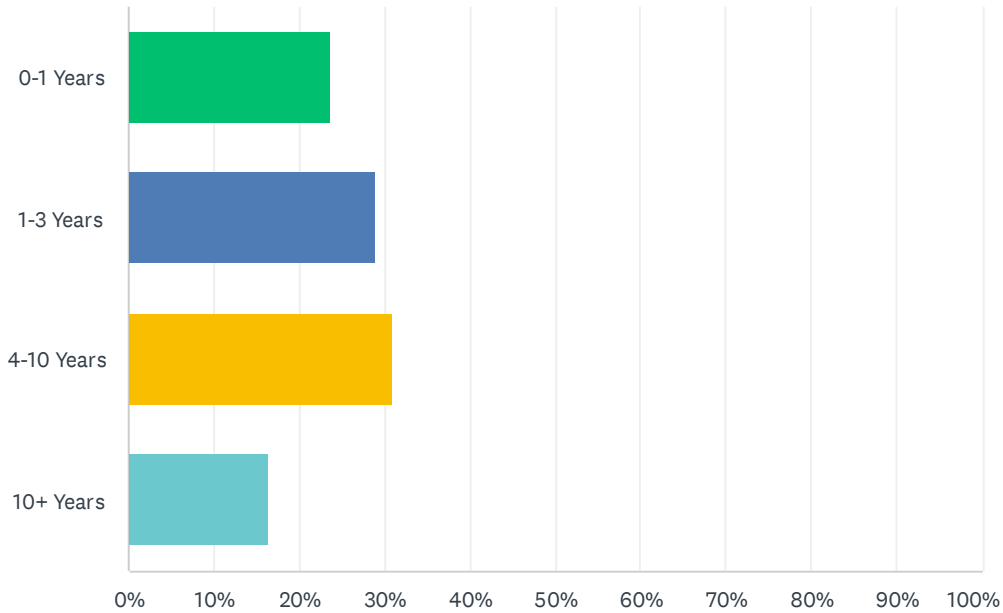

# Q1 How many years have you been a member of the Reigate Business Guild?

Answered: 55 Skipped: 0

ANSWER CHOICES	RESPONSES	
0-1 Years	23.64%	13
1-3 Years	29.09%	16
4-10 Years	30.91%	17
10+ Years	16.36%	9
TOTAL		55

## Q2 Do you feel that being a member of the Reigate Business Guild provides value for money?

Answered: 54 Skipped: 1

ANSWER CHOICES	RESPONSES	
Yes	92.59%	50
No	7.41%	4
TOTAL		54