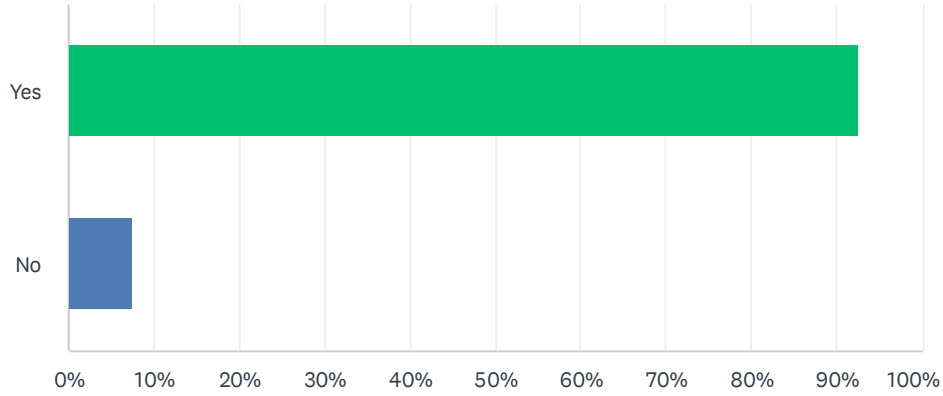

# Q1 How many years have you been a member of the Reigate Business Guild?

Answered: 55 Skipped: 0

ANSWER CHOICES	RESPONSES	
0-1 Years	23.64%	13
1-3 Years	29.09%	16
4-10 Years	30.91%	17
10+ Years	16.36%	9
TOTAL		55

## Q2 Do you feel that being a member of the Reigate Business Guild provides value for money?

Answered: 54 Skipped: 1

ANSWER CHOICES	RESPONSES	
Yes	92.59%	50
No	7.41%	4
TOTAL		54