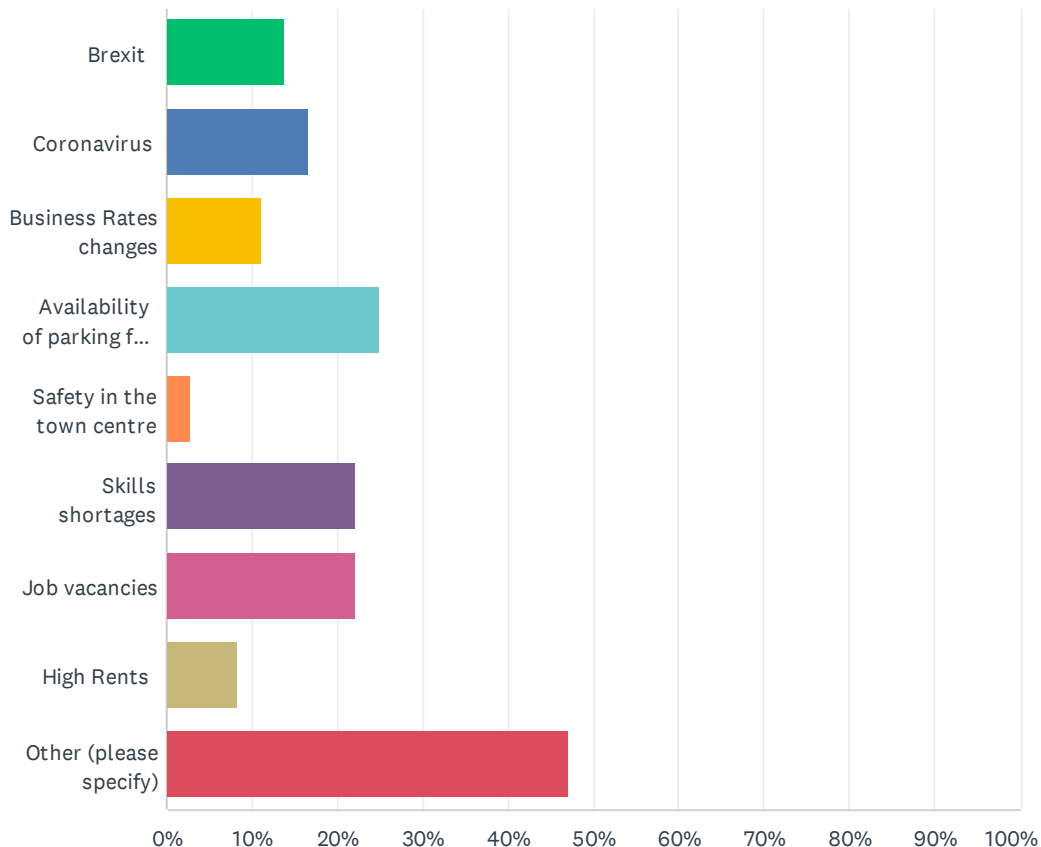

## Q4 Do you attend the monthly Members meetings?

Answered: 55 Skipped: 0

ANSWER CHOICES	RESPONSES	
Once a year	9.09%	5
2-3 times a year	21.82%	12
3-6 times a year	23.64%	13
6-9 times a year	16.36%	9
9-12 times a year	14.55%	8
No	0.00%	0
If no, please explain why	14.55%	8
<b>TOTAL</b>		<b>55</b>

### Q5 Do you feel the Members meetings work better now there is a variety of daytime and evening Members meetings?

Answered: 53 Skipped: 2

ANSWER CHOICES	RESPONSES	
Yes	92.45%	49
No	7.55%	4
TOTAL		53

## Q6 Are you facing any particular challenges in your business? (You can select more than one option)

Answered: 36 Skipped: 19

ANSWER CHOICES	RESPONSES	
Brexit	13.89%	5
Coronavirus	16.67%	6
Business Rates changes	11.11%	4
Availability of parking for the town centre	25.00%	9
Safety in the town centre	2.78%	1
Skills shortages	22.22%	8
Job vacancies	22.22%	8
High Rents	8.33%	3
Other (please specify)	47.22%	17
<b>Total Respondents: 36</b>		