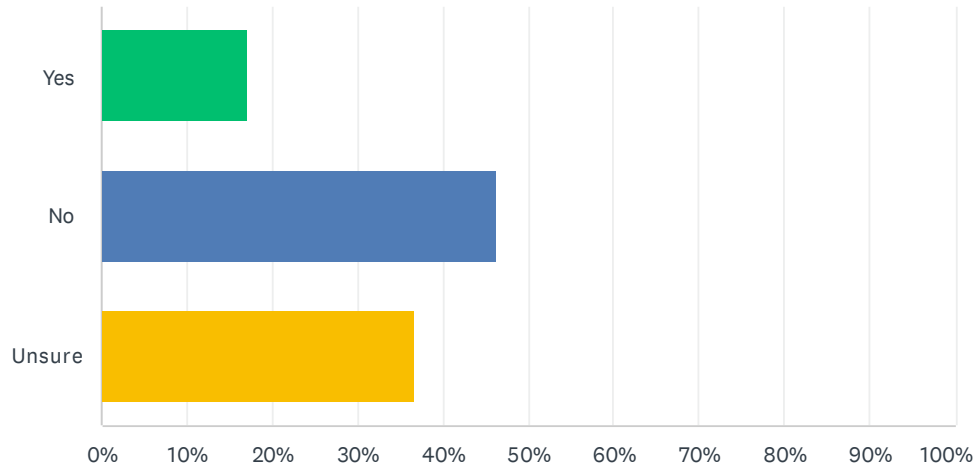

Q9 Is Woodhatch Place a suitable location for Reigate Priory Junior School?

Answered: 41 Skipped: 14

ANSWER CHOICES	RESPONSES
Yes	17.07% 7
No	46.34% 19
Unsure	36.59% 15
TOTAL	41