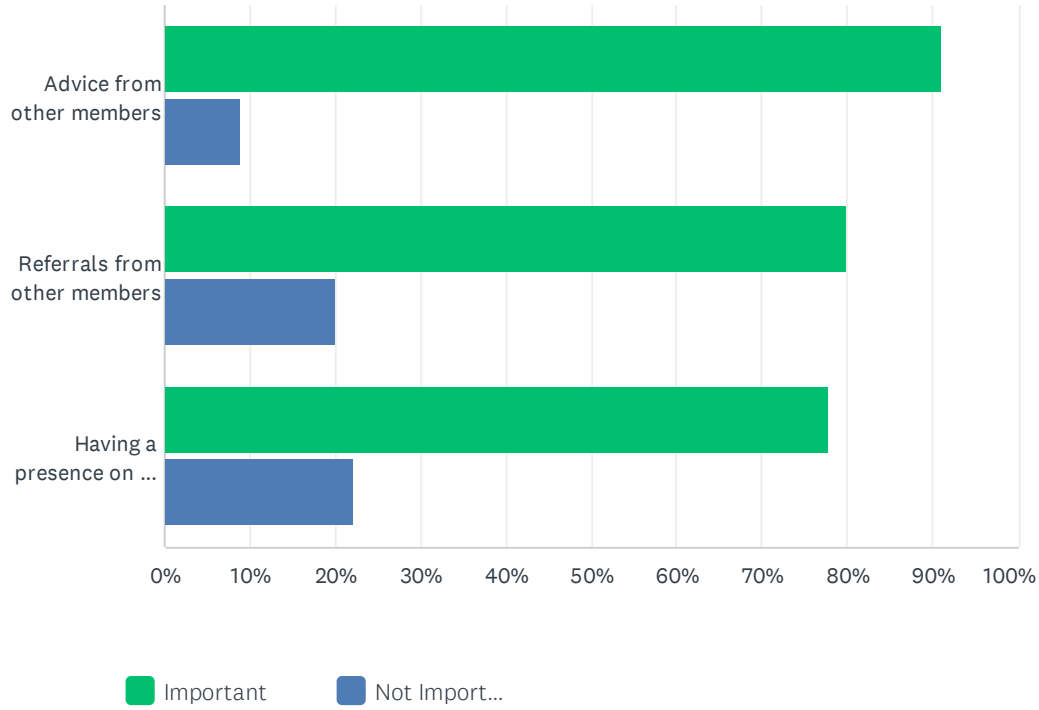

### Q5 Do you feel the Members meetings work better now there is a variety of daytime and evening Members meetings?

Answered: 53 Skipped: 2

ANSWER CHOICES	RESPONSES	
Yes	92.45%	49
No	7.55%	4
TOTAL		53

## Q6 Are you facing any particular challenges in your business? (You can select more than one option)

Answered: 36 Skipped: 19

ANSWER CHOICES	RESPONSES	
Brexit	13.89%	5
Coronavirus	16.67%	6
Business Rates changes	11.11%	4
Availability of parking for the town centre	25.00%	9
Safety in the town centre	2.78%	1
Skills shortages	22.22%	8
Job vacancies	22.22%	8
High Rents	8.33%	3
Other (please specify)	47.22%	17
<b>Total Respondents: 36</b>		

### Q7 Please rate how important each of the following services provided by the Reigate Business Guild are to you?

Answered: 45 Skipped: 10

	IMPORTANT	NOT IMPORTANT	TOTAL	WEIGHTED AVERAGE
Monthly members meetings	95.56% 43	4.44% 2	45	1.04
Promoting local events	95.56% 43	4.44% 2	45	1.04
Annual Christmas Fayre	91.11% 41	8.89% 4	45	1.09
Christmas Lights	93.33% 42	6.67% 3	45	1.07
St Georges Day Flags	71.11% 32	28.89% 13	45	1.29
Updates from the Surrey Police at members meetings	88.89% 40	11.11% 5	45	1.11
Updates from local Councillors at members meetings	91.11% 41	8.89% 4	45	1.09
Planning updates at members meetings	82.22% 37	17.78% 8	45	1.18
Social events	86.67% 39	13.33% 6	45	1.13
Advice from other members	91.11% 41	8.89% 4	45	1.09
Referrals from other members	80.00% 36	20.00% 9	45	1.20
Having a presence on the Reigate Business Guild website	77.78% 35	22.22% 10	45	1.22