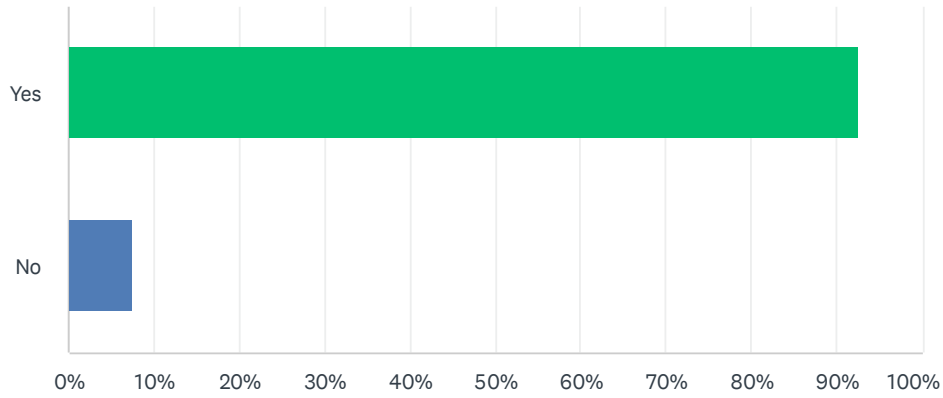

## Q4 Do you attend the monthly Members meetings?

Answered: 55 Skipped: 0

ANSWER CHOICES	RESPONSES	
Once a year	9.09%	5
2-3 times a year	21.82%	12
3-6 times a year	23.64%	13
6-9 times a year	16.36%	9
9-12 times a year	14.55%	8
No	0.00%	0
If no, please explain why	14.55%	8
<b>TOTAL</b>		<b>55</b>

### Q5 Do you feel the Members meetings work better now there is a variety of daytime and evening Members meetings?

Answered: 53 Skipped: 2

ANSWER CHOICES	RESPONSES	
Yes	92.45%	49
No	7.55%	4
TOTAL		53