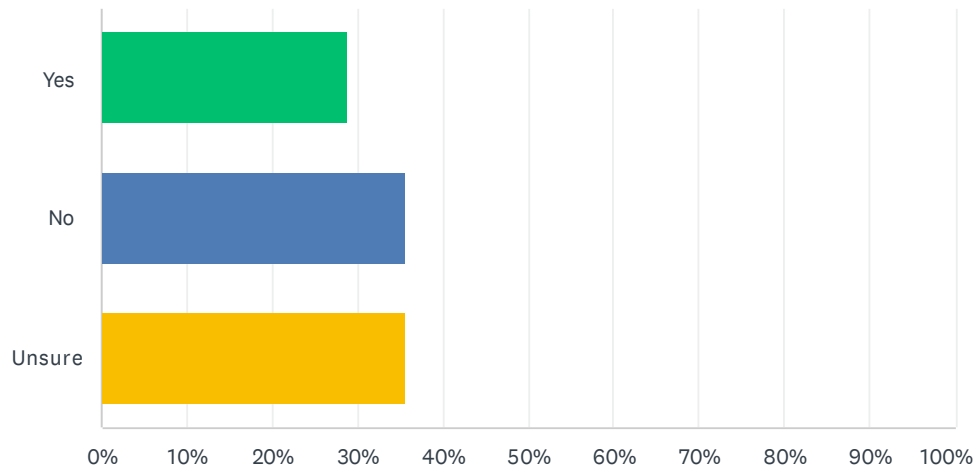

### Q7 Please rate how important each of the following services provided by the Reigate Business Guild are to you?

Answered: 45 Skipped: 10

	IMPORTANT	NOT IMPORTANT	TOTAL	WEIGHTED AVERAGE
Monthly members meetings	95.56% 43	4.44% 2	45	1.04
Promoting local events	95.56% 43	4.44% 2	45	1.04
Annual Christmas Fayre	91.11% 41	8.89% 4	45	1.09
Christmas Lights	93.33% 42	6.67% 3	45	1.07
St Georges Day Flags	71.11% 32	28.89% 13	45	1.29
Updates from the Surrey Police at members meetings	88.89% 40	11.11% 5	45	1.11
Updates from local Councillors at members meetings	91.11% 41	8.89% 4	45	1.09
Planning updates at members meetings	82.22% 37	17.78% 8	45	1.18
Social events	86.67% 39	13.33% 6	45	1.13
Advice from other members	91.11% 41	8.89% 4	45	1.09
Referrals from other members	80.00% 36	20.00% 9	45	1.20
Having a presence on the Reigate Business Guild website	77.78% 35	22.22% 10	45	1.22

## Q8 Are you in support of relocating Reigate Priory Junior School?

Answered: 45 Skipped: 10

ANSWER CHOICES	RESPONSES	
Yes	28.89%	13
No	35.56%	16
Unsure	35.56%	16
<b>TOTAL</b>		<b>45</b>