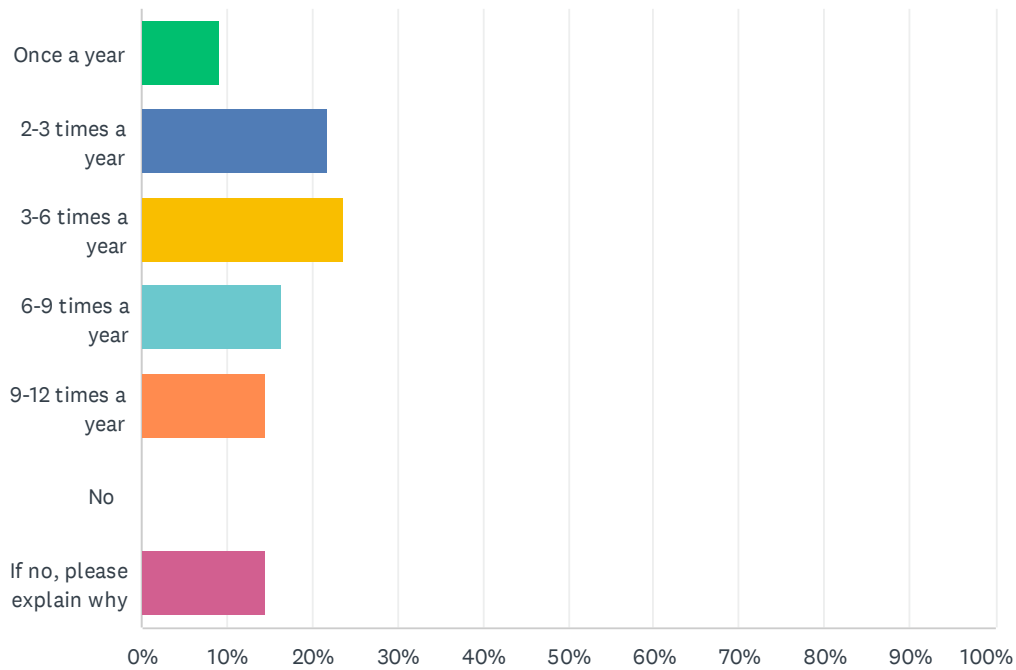

### Q3 Do you feel that the Reigate Business Guild does enough to promote and protect the Town?

Answered: 54 Skipped: 1

ANSWER CHOICES	RESPONSES	
Yes	98.15%	53
No	1.85%	1
TOTAL		54

## Q4 Do you attend the monthly Members meetings?

Answered: 55 Skipped: 0

ANSWER CHOICES	RESPONSES	
Once a year	9.09%	5
2-3 times a year	21.82%	12
3-6 times a year	23.64%	13
6-9 times a year	16.36%	9
9-12 times a year	14.55%	8
No	0.00%	0
If no, please explain why	14.55%	8
<b>TOTAL</b>		<b>55</b>