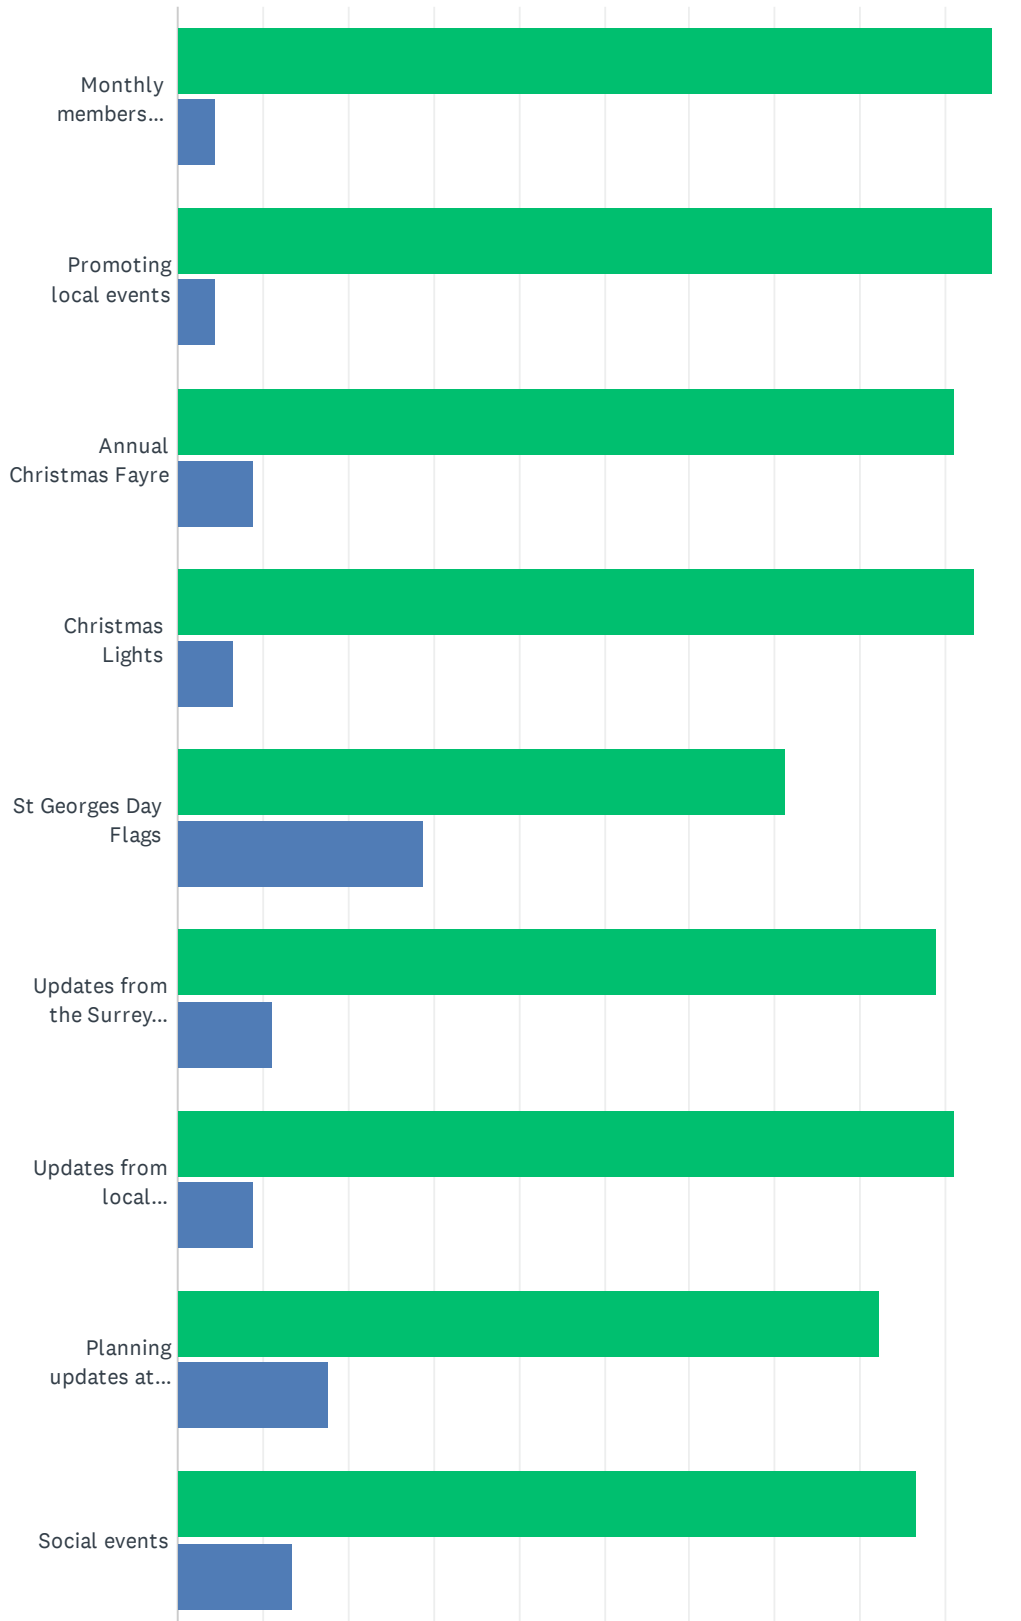

### Q5 Do you feel the Members meetings work better now there is a variety of daytime and evening Members meetings?

Answered: 53 Skipped: 2

ANSWER CHOICES	RESPONSES	
Yes	92.45%	49
No	7.55%	4
TOTAL		53

## Q6 Are you facing any particular challenges in your business? (You can select more than one option)

Answered: 36 Skipped: 19

ANSWER CHOICES	RESPONSES	
Brexit	13.89%	5
Coronavirus	16.67%	6
Business Rates changes	11.11%	4
Availability of parking for the town centre	25.00%	9
Safety in the town centre	2.78%	1
Skills shortages	22.22%	8
Job vacancies	22.22%	8
High Rents	8.33%	3
Other (please specify)	47.22%	17
<b>Total Respondents: 36</b>		

### Q7 Please rate how important each of the following services provided by the Reigate Business Guild are to you?

Answered: 45 Skipped: 10

	IMPORTANT	NOT IMPORTANT	TOTAL	WEIGHTED AVERAGE
Monthly members meetings	95.56% 43	4.44% 2	45	1.04
Promoting local events	95.56% 43	4.44% 2	45	1.04
Annual Christmas Fayre	91.11% 41	8.89% 4	45	1.09
Christmas Lights	93.33% 42	6.67% 3	45	1.07
St Georges Day Flags	71.11% 32	28.89% 13	45	1.29
Updates from the Surrey Police at members meetings	88.89% 40	11.11% 5	45	1.11
Updates from local Councillors at members meetings	91.11% 41	8.89% 4	45	1.09
Planning updates at members meetings	82.22% 37	17.78% 8	45	1.18
Social events	86.67% 39	13.33% 6	45	1.13
Advice from other members	91.11% 41	8.89% 4	45	1.09
Referrals from other members	80.00% 36	20.00% 9	45	1.20
Having a presence on the Reigate Business Guild website	77.78% 35	22.22% 10	45	1.22