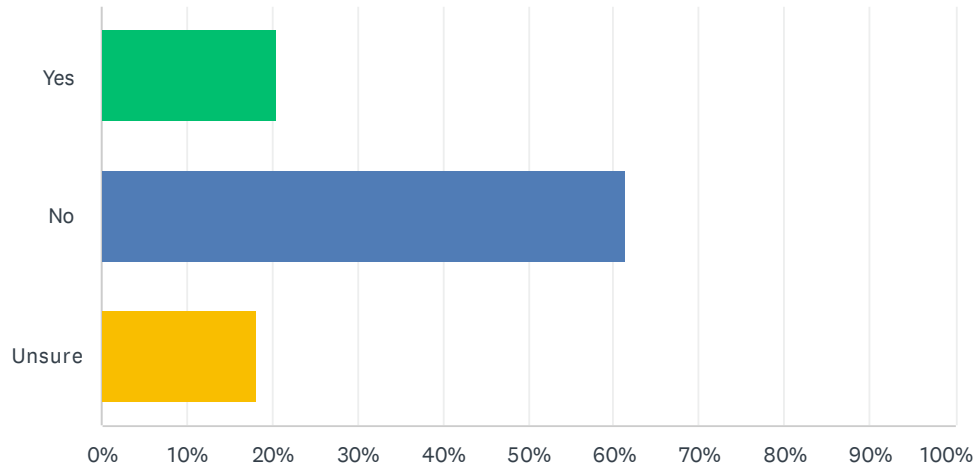

Q10 Will the relocation of Reigate Priory Junior School out of central Reigate have an impact on your business?

Answered: 44 Skipped: 11

ANSWER CHOICES	RESPONSES
Yes	20.45% 9
No	61.36% 27
Unsure	18.18% 8
TOTAL	44