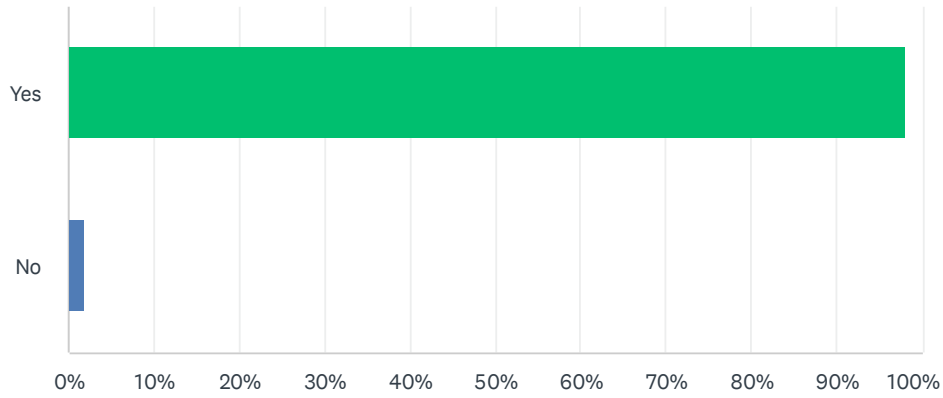

Q3 Do you feel that the Reigate Business Guild does enough to promote and protect the Town?

Answered: 54 Skipped: 1

ANSWER CHOICES	RESPONSES	
Yes	98.15%	53
No	1.85%	1
TOTAL		54